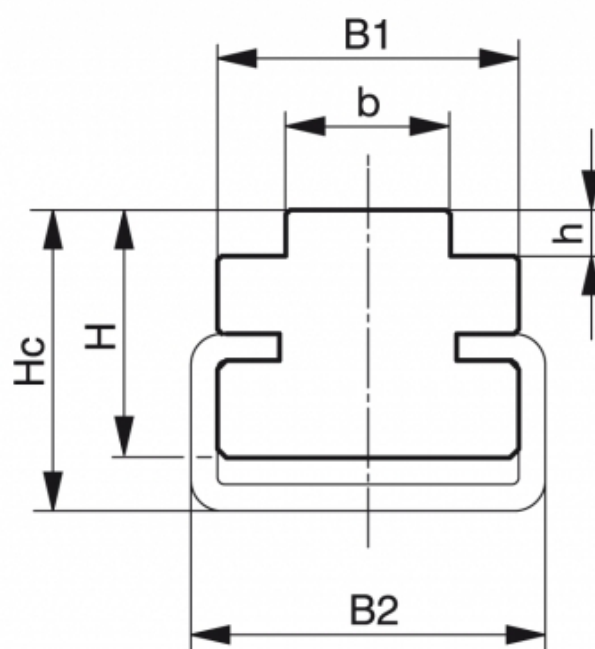

Article number: 617221210007

Description: Sliding guides CT 12B-1 green
Fits C3 profile, L=2000

Measures

b	= 11.3
B1	= 20
B2	= 20
H	= 14
h	= 2,4
Hc	= 17
Profile	= C3